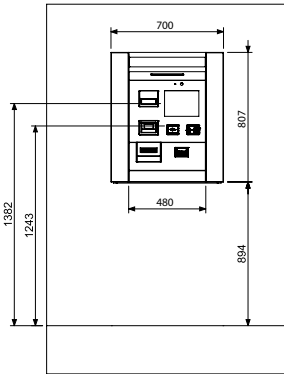

✓ AVAILABLE CONFIGURATIONS

OPT eMotion Dispenser Integrated

OPT Pedestal eMotion

OPT Pedestal Wall

Note: All dimensions are in mm.

MCD15OPTEMOTION07_2020

© 2020 Petrotec Group | All rights reserved. Petrotec, the Petrotec logo, Progress and combinations thereof are registered trademarks of Petrotec Group. Other names are informational and may be trademarks of their respective owners. Petrotec is continuously improving its products. Changes on the specifications may occur without prior notice. The imagery used may be indicative of style only. The available brochures are a guide and do not constitute an offer or contract.