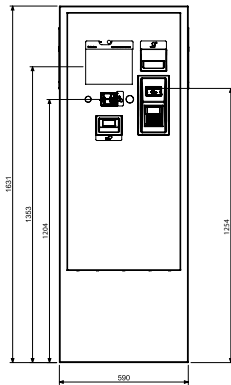

✓ AVAILABLE CONFIGURATIONS

OPT eMotion Dispenser Integrated

OPT Pedestal eMotion

OPT Pedestal Wall

Note: All dimensions are in mm.

MCD15OPTEMOTION07_2020

© 2020 Petrotec Group | All rights reserved. Petrotec, the Petrotec logo, Progress and combinations thereof are registered trademarks of Petrotec Group. Other names are informational and may be trademarks of their respective owners. Petrotec is continuously improving its products. Changes on the specifications may occur without prior notice. The imagery used may be indicative of style only. The available brochures are a guide and do not constitute an offer or contract.