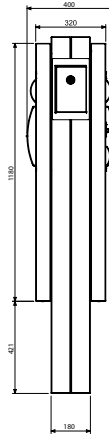

✓ AVAILABLE CONFIGURATIONS

OPT eMotion Dispenser Integrated

OPT Pedestal eMotion

OPT Pedestal Wall

Note: All dimensions are in mm.

MCD15OPTEMOTION07_2020

© 2020 Petrotec Group | All rights reserved. Petrotec, the Petrotec logo, Progress and combinations thereof are registered trademarks of Petrotec Group. Other names are informational and may be trademarks of their respective owners. Petrotec is continuously improving its products. Changes on the specifications may occur without prior notice. The imagery used may be indicative of style only. The available brochures are a guide and do not constitute an offer or contract.