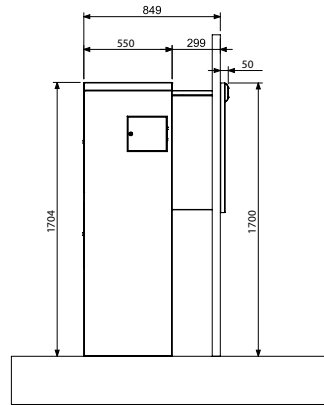

✓ AVAILABLE CONFIGURATIONS

OPT eMotion Dispenser Integrated

OPT Pedestal eMotion

OPT Pedestal Wall

Note: All dimensions are in mm.

MCD15OPTEMOTION07_2020

© 2020 Petrotec Group | All rights reserved. Petrotec, the Petrotec logo, Progress and combinations thereof are registered trademarks of Petrotec Group. Other names are informational and may be trademarks of their respective owners. Petrotec is continuously improving its products. Changes on the specifications may occur without prior notice. The imagery used may be indicative of style only. The available brochures are a guide and do not constitute an offer or contract.