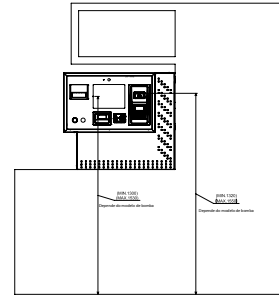

✓ AVAILABLE CONFIGURATIONS

OPT eMotion Dispenser Integrated