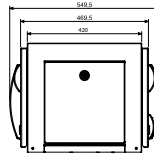

✓ AVAILABLE CONFIGURATIONS

OPT eMotion Dispenser Integrated

OPT Pedestal eMotion

OPT Pedestal Wall

Note: All dimensions are in mm.

MCD15OPTEMOTION07_2020

© 2020 Petrotec Group | All rights reserved. Petrotec, the Petrotec logo, Progress and combinations thereof are registered trademarks of Petrotec Group. Other names are informational and may be trademarks of their respective owners. Petrotec is continuously improving its products. Changes on the specifications may occur without prior notice. The imagery used may be indicative of style only. The available brochures are a guide and do not constitute an offer or contract.