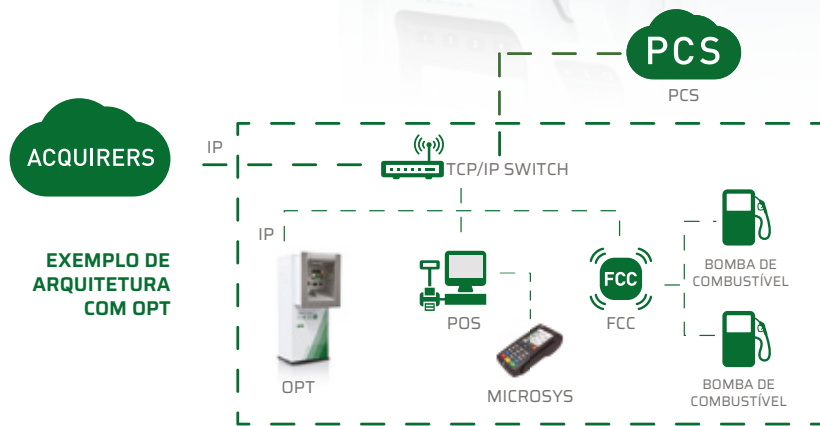

DISPENSING SOLUTIONS

> OPT EMOTION

A state of the art, multimedia outdoor payment terminal with several layers of fraud protection.

MULTIMEDIA OUTDOOR PAYMENT TERMINAL

Available in three different configurations (DIT, stand alone or wall mounted) with single or double face, the multimedia terminal increases your revenue while engaging with customers in new and direct ways. Several anti-fraud measures and strong environmental protection ensure that nothing will stop your business.

POS - TERMINAL DE PAGAMENTO | FCC - CONTROLADOR DE EQUIPAMENTOS DE PISTA | PCS - SERVIÇOS CLOUD PETROTEC

✓ TECHNICAL SPECIFICATIONS

MAIN FEATURES				
		OPT eMotion Dispenser Integrated (Petrotec Dispensers)	OPT Pedestal eMotion	OPT Pedestal Wall
Features	10" Touch Screen	*	*	*
	Embedded Linux OS	*	*	*
	EMV Level 1 & 2/PCI 4.0 Certified Pinpad	*	*	*
	Bank, Fleet and Loyalty Card Reader	*	*	*
	Contactless Card Reader (NFC)	*	*	*
	Barcode Scanner	*	*	*
	Multibrand Dispenser Compatibility	n/a	*	*
	Remote Monitoring with "ASK"	(optional)	(optional)	(optional)
	Single or Double Face	*	*	n/a
	High Speed Printer w/ Paper Presenter	*	*	*
	Seamless Integration with Petrotec Dispensers	*	*	*
	Remote Content Management	(optional)	(optional)	(optional)
	Remote Customer Assistance via VoIP and Video	(optional)	(optional)	(optional)
	IP54 (IP23 Card Reader & Printer)	*	*	*
	Computer Vision & Analytics	(optional)	(optional)	(optional)
Accessibility (1220mm height)	X	*	X	