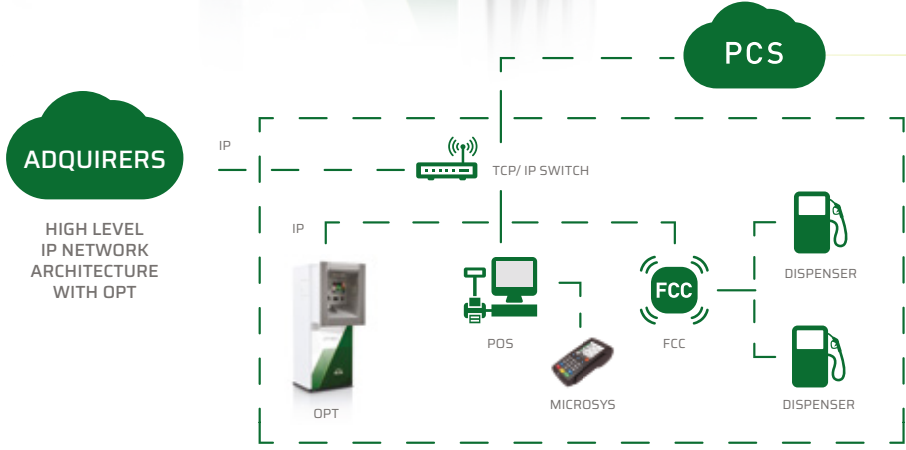

DISPENSING
SOLUTIONS

OPT EMOTION

OUTDOOR PAYMENT TERMINALS

The new outdoor payment terminal OPT eMOTION, beside multimedia touchscreen technology, has a new graphic user interface much more intuitive and user friendly. Available in DIT (Dispenser Integrated Terminal) solution as well as in the standalone pedestal (simple or double) and wall option.

Petrotec

DISPENSING SOLUTIONS

> OPT EMOTION

A state of the art, multimedia outdoor payment terminal with several layers of fraud protection.

MULTIMEDIA OUTDOOR PAYMENT TERMINAL

Available in three different configurations (DIT, stand alone or wall mounted) with single or double face, the multimedia terminal increases your revenue while engaging with customers in new and direct ways. Several anti-fraud measures and strong environmental protection ensure that nothing will stop your business.

✓ TECHNICAL SPECIFICATIONS

MAIN FEATURES

		OPT eMotion Dispenser Integrated (Petrotec Dispensers)	OPT Pedestal eMotion	OPT Pedestal Wall
Features	10" Touch Screen	*	*	*
	Embedded Linux OS	*	*	*
	EMV Level 1 & 2/PCI 4.0 Certified Pinpad	*	*	*
	Bank, Fleet and Loyalty Card Reader	*	*	*
	Contactless Card Reader (NFC)	*	*	*
	Barcode Scanner	*	*	*
	Multibrand Dispenser Compatibility	n/a	*	*
	Remote Monitoring with "ASK"	(optional)	(optional)	(optional)
	Single or Double Face	*	*	n/a
	High Speed Printer w/ Paper Presenter	*	*	*
	Seamless Integration with Petrotec Dispensers	*	*	*
	Remote Content Management	(optional)	(optional)	(optional)
	Remote Customer Assistance via VoIP and Video	(optional)	(optional)	(optional)
	IP54 (IP23 Card Reader & Printer)	*	*	*
	Computer Vision & Analytics	(optional)	(optional)	(optional)
Accessibility (1220mm height)	X	*	X	