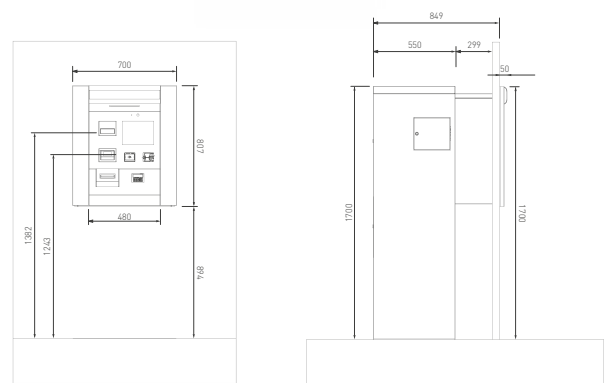

✓ AVAILABLE CONFIGURATIONS

OPT eMotion Dispenser Integrated G6

OPT eMotion Pedestal Integrated G6

Note: All dimensions are in mm.

✓ AVAILABLE CONFIGURATIONS

OPT eMotion Dispenser Integrated

OPT eMotion Pedestal

OPT Pedestal Wall

Note: All dimensions are in mm.

www.petrotec.com

© 2024 Petrotec Group | All rights reserved. Petrotec, the Petrotec logo, Progress and combinations thereof are registered trademarks of Petrotec Group. Other names are informational and may be trademarks of their respective owners. Petrotec is continuously improving its products. Changes on the specifications may occur without prior notice. The imagery used may be indicative of style only. The available brochures are a guide and do not constitute an offer or contract.