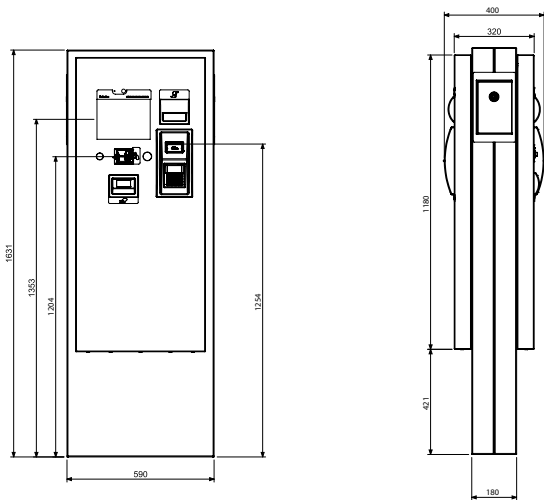

✓ AVAILABLE CONFIGURATIONS

OPT eMotion Dispenser Integrated G6

OPT eMotion Pedestal Integrated G6

Note: All dimensions are in mm.

✓ AVAILABLE CONFIGURATIONS

OPT eMotion Dispenser Integrated

OPT eMotion Pedestal

OPT Pedestal Wall

Note: All dimensions are in mm.

www.petrotec.com

© 2024 Petrotec Group | All rights reserved. Petrotec, the Petrotec logo, Progress and combinations thereof are registered trademarks of Petrotec Group. Other names are informational and may be trademarks of their respective owners. Petrotec is continuously improving its products. Changes on the specifications may occur without prior notice. The imagery used may be indicative of style only. The available brochures are a guide and do not constitute an offer or contract.