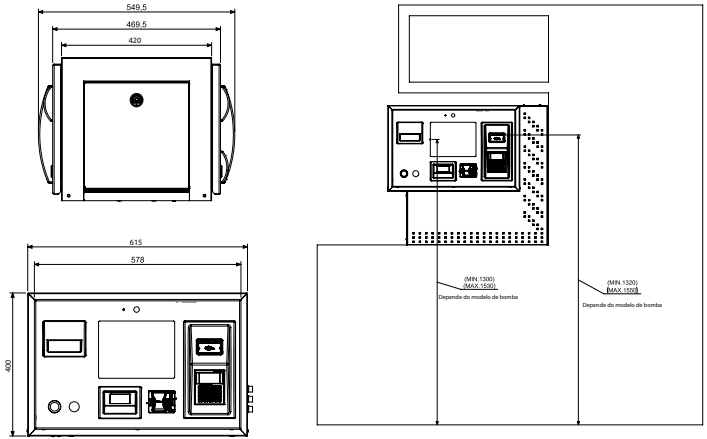

✓ AVAILABLE CONFIGURATIONS

OPT eMotion Dispenser Integrated G6

OPT eMotion Pedestal Integrated G6

Note: All dimensions are in mm.

✓ AVAILABLE CONFIGURATIONS

OPT eMotion Dispenser Integrated

OPT eMotion Pedestal

OPT Pedestal Wall

Note: All dimensions are in mm.

www.petrotec.com

© 2024 Petrotec Group | All rights reserved. Petrotec, the Petrotec logo, Progress and combinations thereof are registered trademarks of Petrotec Group. Other names are informational and may be trademarks of their respective owners. Petrotec is continuously improving its products. Changes on the specifications may occur without prior notice. The imagery used may be indicative of style only. The available brochures are a guide and do not constitute an offer or contract.